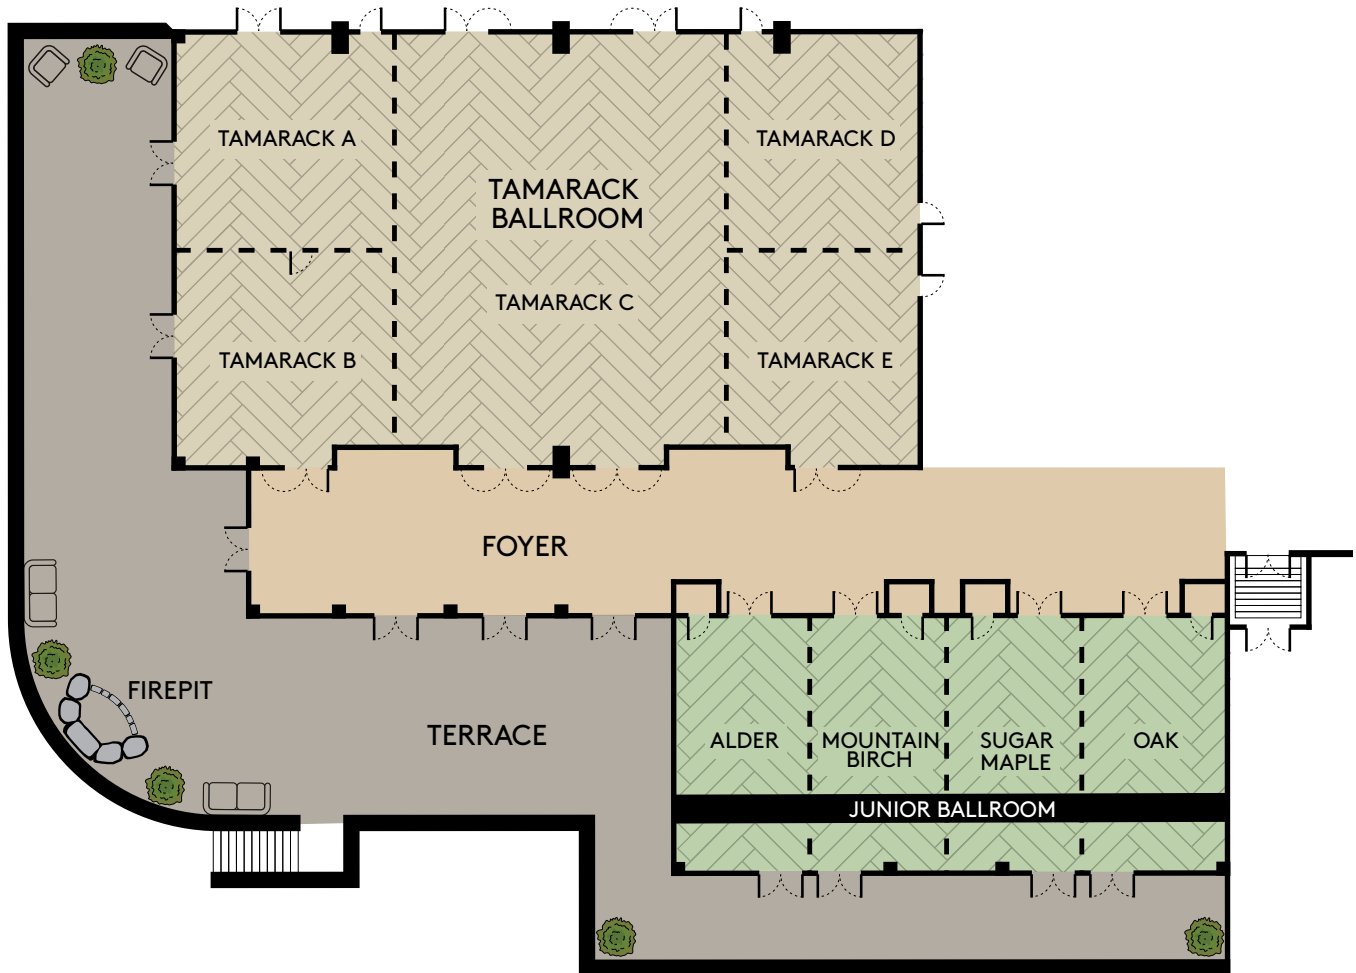

ALPINE CLUBHOUSE

Meeting Room	Square Footage	Dimensions	Ceiling Height	Board Room
Alpine Clubhouse Lounge	1,456	28' x 52'	9.5'	N/A
Audubon Room	520	26' x 20'	9.5'	14

ALPINE CLUBHOUSE

	Square Footage	Dimensions	Ceiling Height	Plated Seating	Reception
Bar	531	9' x 59'	9'	N/A	120
Lounge	1,770	30' x 59'	9'	N/A	
Restaurant	1,770	30' x 59'	9'	50	

Meeting Room	Square Footage	Dimensions	Ceiling Height	U Shape	Hollow Square	Conference	Theater	Class-room	Reception	Banquet Rounds	Crescent Rounds of 6
Tamarack Ballroom	5,959	101' x 59'	14'	96	124	130	611	352	580	400	240
Tamarack A	841	29' x 29'	14'	26	32	26	85	48	80	40	30
Tamarack B	841	29' x 29'	14'	26	32	26	85	48	80	40	30
Tamarack C	2,655	59' x 45'	14'	60	76	60	270	160	255	180	108
Tamarack D	754	29' x 26'	14'	26	32	24	85	40	80	40	24
Tamarack E	754	29' x 26'	14'	26	32	24	85	40	80	40	24
Junior Ballroom	2,448	72' x 34'	10.5'	70	84	64	256	120	225	150	90
Alder	612	34' x 18'	10.5'	26	28	24	72	30	68	30	18
Mountain Birch	612	34' x 18'	10.5'	26	28	24	72	30	68	30	18
Oak	612	34' x 18'	10.5'	26	28	24	72	30	68	30	18
Sugar Maple	612	34' x 18'	10.5'	26	28	24	72	30	68	30	18
Foyer	2,640	20' x 132'	12'	N/A	N/A	N/A	N/A	N/A	275	N/A	N/A
Terrace	3,500	N/A	N/A	N/A	N/A	N/A	N/A	N/A	300	160	N/A

SPRUCE CAMP BASE LODGE

THE LODGE
AT SPRUCE PEAK

Meeting Room	Square Footage	Dimensions	Ceiling Height	Theater	Class-room	Reception	Banquet Rounds
Spruce Camp Great Room	7,920	88' x 90'	Vaulted	500	236	500	350
Spruce Camp Alpine Lodge	1,155	35' x 33'	12'	80	48	75	60
Spruce Camp Plaza	6,100	99' x 53'	10'	266	80	250	175
Spruce Camp Terrace	3,400	Varies	N/A	N/A	N/A	170	200

WHITE PINES

LODGE AT SPRUCE PEAK

THE LODGE
AT SPRUCE PEAK

Meeting Room	Square Footage	Dimensions	Ceiling Height	U Shape	Hollow Square	Conference	Theater	Classroom	Reception	Banquet Rounds	Crescent Rounds of 6
White Pines	1,092	42' x 26'	9'	36	40	32	80	48	76	60	42