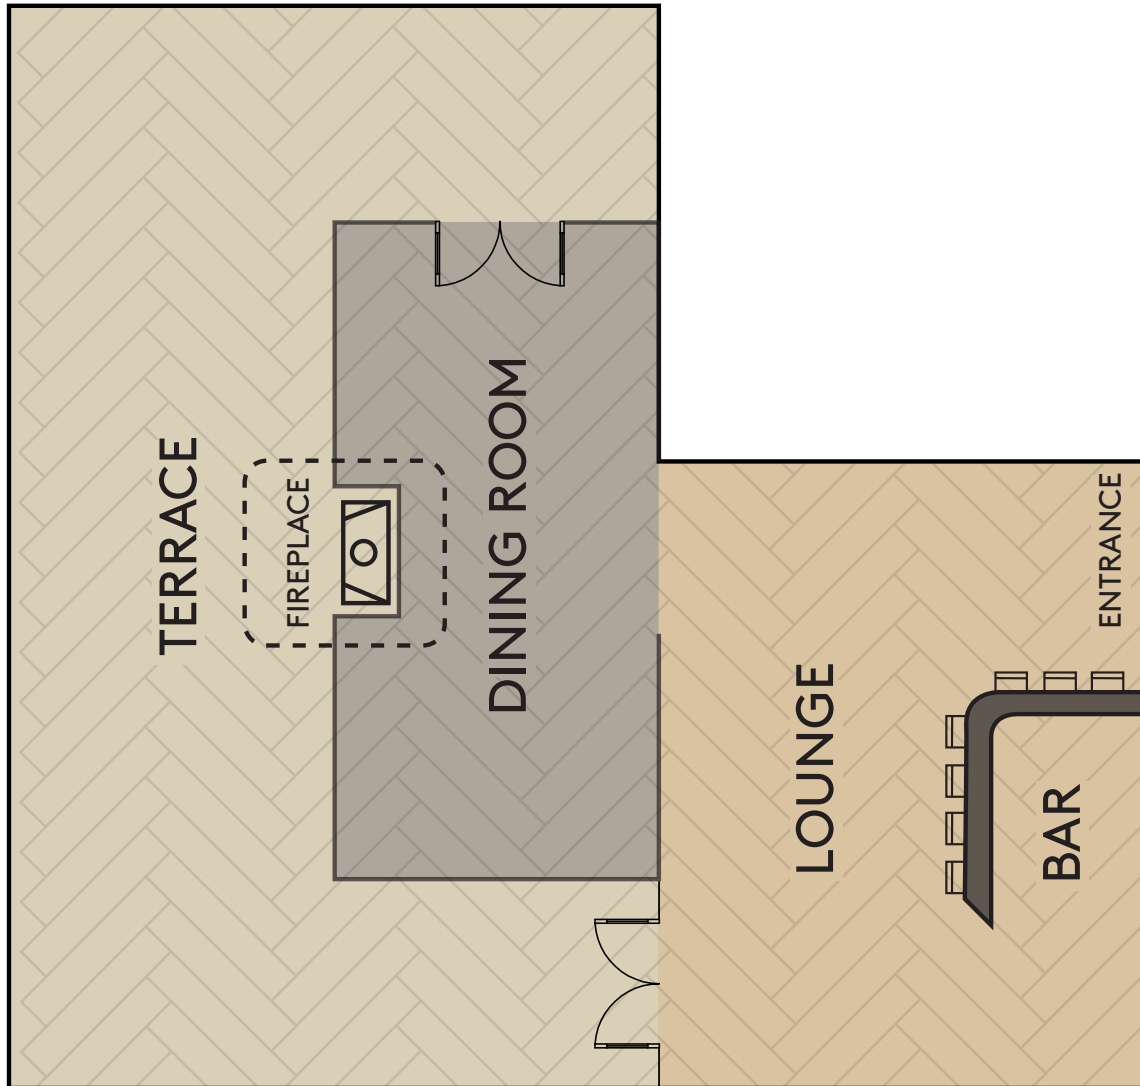

ALPINE CLUBHOUSE

Meeting Room	Square Footage	Dimensions	Ceiling Height	Board Room
Alpine Clubhouse Lounge	1,456	28' x 52'	9.5'	N/A
Audubon Room	520	26' x 20'	9.5'	14

ALPINE CLUBHOUSE

	Square Footage	Dimensions	Ceiling Height	Plated Seating	Reception
Bar	531	9' x 59'	9'	N/A	120
Lounge	1,770	30' x 59'	9'	N/A	
Restaurant	1,770	30' x 59'	9'	50	

SPRUCE CAMP BASE LODGE

THE LODGE
AT SPRUCE PEAK

Meeting Room	Square Footage	Dimensions	Ceiling Height	Theater	Class-room	Reception	Banquet Rounds
Spruce Camp Great Room	7,920	88' x 90'	Vaulted	500	236	500	350
Spruce Camp Alpine Lodge	1,155	35' x 33'	12'	80	48	75	60
Spruce Camp Plaza	6,100	99' x 53'	10'	266	80	250	175
Spruce Camp Terrace	3,400	Varies	N/A	N/A	N/A	170	200

THE COTTAGE

THE LODGE
AT SPRUCE PEAK

	Square Footage	Dimensions	Ceiling Height	Plated Seating	Reception
Terrace	1,215	54' x 22.5'	10'	40	100
Lounge	720	24' x 30'	Vaulted	25	60
Dining Room	465	15' x 31'	10'		

WHITE PINES

LODGE AT SPRUCE PEAK

THE LODGE
AT SPRUCE PEAK

Meeting Room	Square Footage	Dimensions	Ceiling Height	U Shape	Hollow Square	Conference	Theater	Classroom	Reception	Banquet Rounds	Crescent Rounds of 6
White Pines	1,092	42' x 26'	9'	36	40	32	80	48	76	60	42