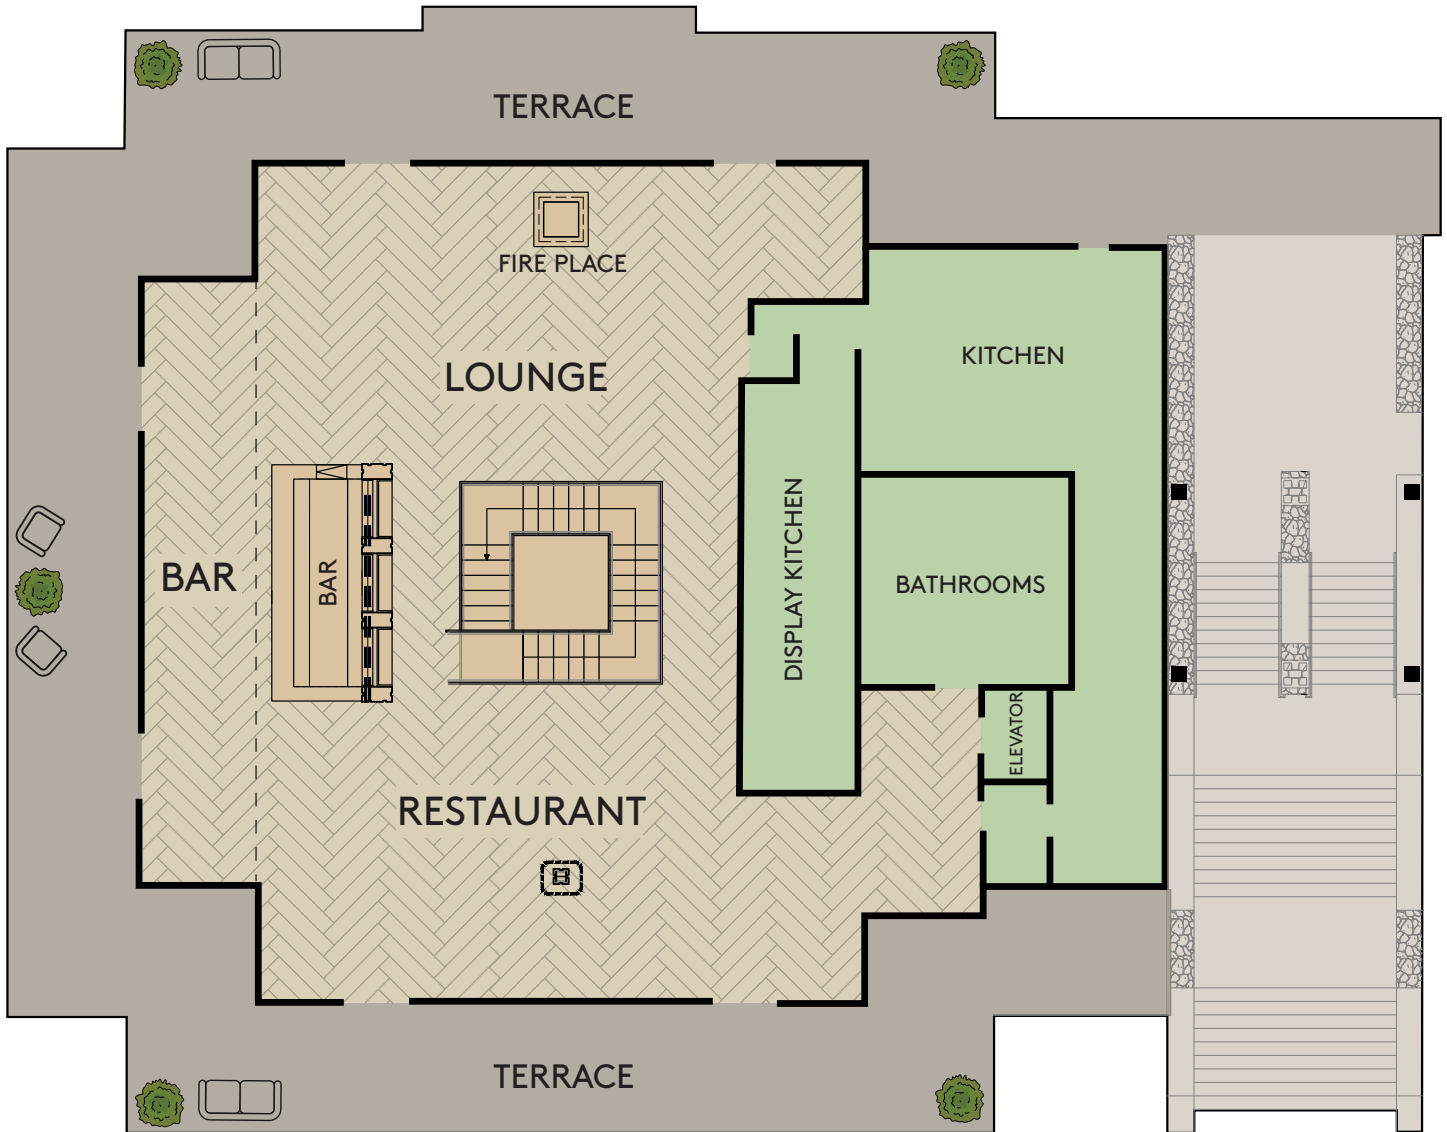

ALPINE CLUBHOUSE

Meeting Room	Square Footage	Dimensions	Ceiling Height	Board Room
Alpine Clubhouse Lounge	1,456	28' x 52'	9.5'	N/A
Audubon Room	520	26' x 20'	9.5'	14

ALPINE CLUBHOUSE

	Square Footage	Dimensions	Ceiling Height	Plated Seating	Reception
Bar	531	9' x 59'	9'	N/A	120
Lounge	1,770	30' x 59'	9'	N/A	
Restaurant	1,770	30' x 59'	9'	50	

Meeting Room	Square Footage	Dimensions	Ceiling Height	U Shape	Hollow Square	Conference	Theater	Class-room	Reception	Banquet Rounds	Crescent Rounds of 6
Tamarack Ballroom	5,959	101' x 59'	14'	96	124	130	611	352	580	400	240
Tamarack A	841	29' x 29'	14'	26	32	26	85	48	80	40	30
Tamarack B	841	29' x 29'	14'	26	32	26	85	48	80	40	30
Tamarack C	2,655	59' x 45'	14'	60	76	60	270	160	255	180	108
Tamarack D	754	29' x 26'	14'	26	32	24	85	40	80	40	24
Tamarack E	754	29' x 26'	14'	26	32	24	85	40	80	40	24
Junior Ballroom	2,448	72' x 34'	10.5'	70	84	64	256	120	225	150	90
Alder	612	34' x 18'	10.5'	26	28	24	72	30	68	30	18
Mountain Birch	612	34' x 18'	10.5'	26	28	24	72	30	68	30	18
Oak	612	34' x 18'	10.5'	26	28	24	72	30	68	30	18
Sugar Maple	612	34' x 18'	10.5'	26	28	24	72	30	68	30	18
Foyer	2,640	20' x 132'	12'	N/A	N/A	N/A	N/A	N/A	275	N/A	N/A
Terrace	3,500	N/A	N/A	N/A	N/A	N/A	N/A	N/A	300	160	N/A

THE COTTAGE

THE LODGE
AT SPRUCE PEAK

	Square Footage	Dimensions	Ceiling Height	Plated Seating	Reception
Terrace	1,215	54' x 22.5'	10'	40	100
Lounge	720	24' x 30'	Vaulted	25	60
Dining Room	465	15' x 31'	10'		

WHITE PINES

LODGE AT SPRUCE PEAK

THE LODGE
AT SPRUCE PEAK

Meeting Room	Square Footage	Dimensions	Ceiling Height	U Shape	Hollow Square	Conference	Theater	Classroom	Reception	Banquet Rounds	Crescent Rounds of 6
White Pines	1,092	42' x 26'	9'	36	40	32	80	48	76	60	42