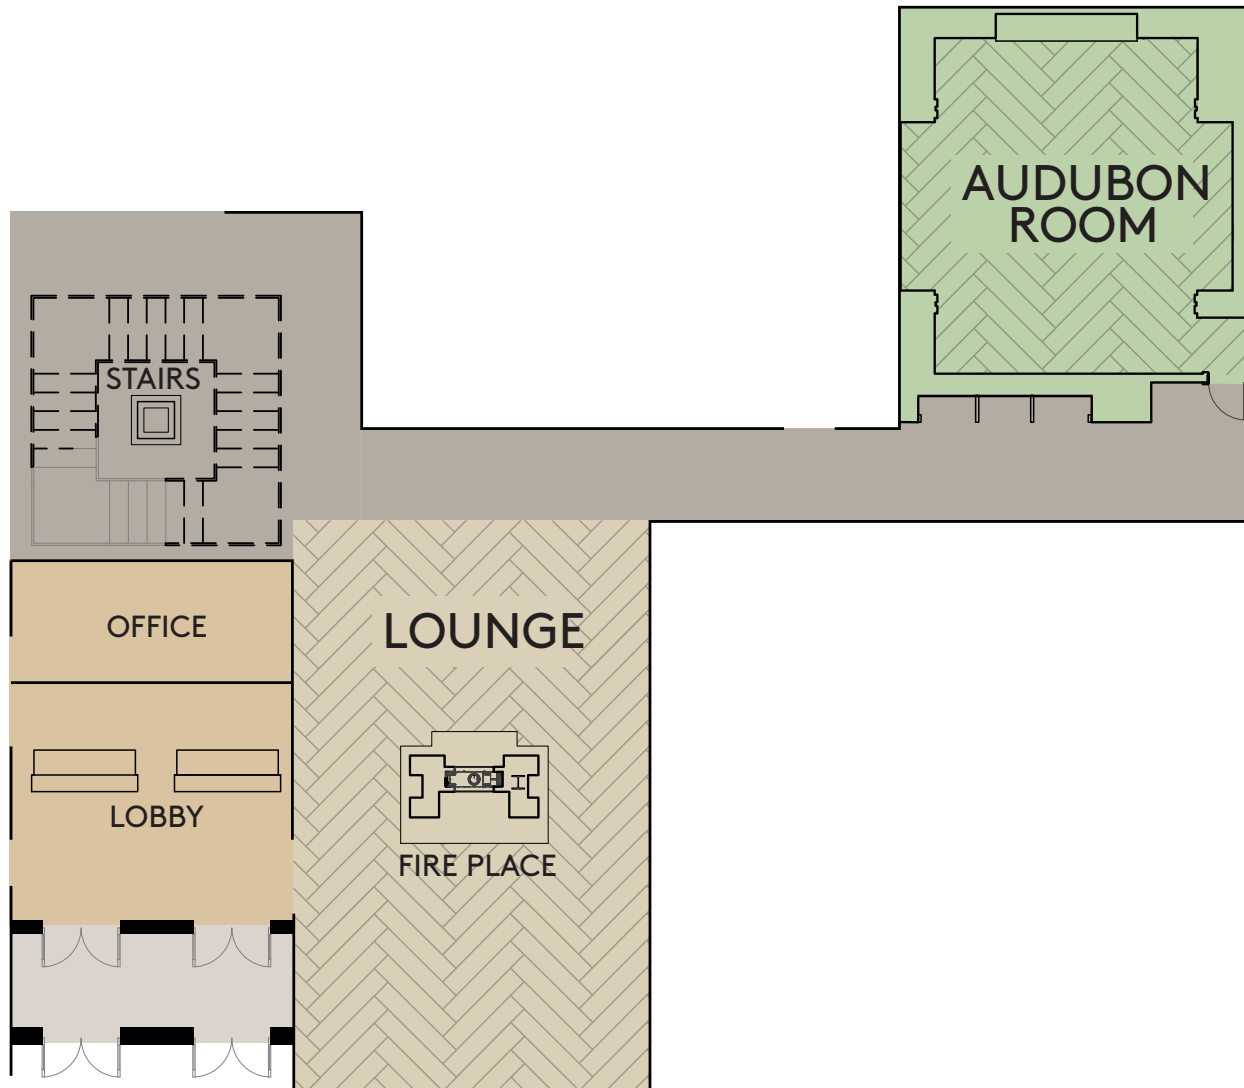

ALPINE CLUBHOUSE

Meeting Room	Square Footage	Dimensions	Ceiling Height	Board Room
Alpine Clubhouse Lounge	1,456	28' x 52'	9.5'	N/A
Audubon Room	520	26' x 20'	9.5'	14

ALPINE CLUBHOUSE

	Square Footage	Dimensions	Ceiling Height	Plated Seating	Reception
Bar	531	9' x 59'	9'	N/A	120
Lounge	1,770	30' x 59'	9'	N/A	
Restaurant	1,770	30' x 59'	9'	50	

Meeting Room	Square Footage	Dimensions	Ceiling Height	U Shape	Hollow Square	Conference	Theater	Class-room	Reception	Banquet Rounds	Crescent Rounds of 6
Tamarack Ballroom	5,959	101' x 59'	14'	96	124	130	611	352	580	400	240
Tamarack A	841	29' x 29'	14'	26	32	26	85	48	80	40	30
Tamarack B	841	29' x 29'	14'	26	32	26	85	48	80	40	30
Tamarack C	2,655	59' x 45'	14'	60	76	60	270	160	255	180	108
Tamarack D	754	29' x 26'	14'	26	32	24	85	40	80	40	24
Tamarack E	754	29' x 26'	14'	26	32	24	85	40	80	40	24
Junior Ballroom	2,448	72' x 34'	10.5'	70	84	64	256	120	225	150	90
Alder	612	34' x 18'	10.5'	26	28	24	72	30	68	30	18
Mountain Birch	612	34' x 18'	10.5'	26	28	24	72	30	68	30	18
Oak	612	34' x 18'	10.5'	26	28	24	72	30	68	30	18
Sugar Maple	612	34' x 18'	10.5'	26	28	24	72	30	68	30	18
Foyer	2,640	20' x 132'	12'	N/A	N/A	N/A	N/A	N/A	275	N/A	N/A
Terrace	3,500	N/A	N/A	N/A	N/A	N/A	N/A	N/A	300	160	N/A

SPRUCE CAMP BASE LODGE

THE LODGE
AT SPRUCE PEAK

Meeting Room	Square Footage	Dimensions	Ceiling Height	Theater	Class-room	Reception	Banquet Rounds
Spruce Camp Great Room	7,920	88' x 90'	Vaulted	500	236	500	350
Spruce Camp Alpine Lodge	1,155	35' x 33'	12'	80	48	75	60
Spruce Camp Plaza	6,100	99' x 53'	10'	266	80	250	175
Spruce Camp Terrace	3,400	Varies	N/A	N/A	N/A	170	200

WHITE PINES

LODGE AT SPRUCE PEAK

THE LODGE
AT SPRUCE PEAK

Meeting Room	Square Footage	Dimensions	Ceiling Height	U Shape	Hollow Square	Conference	Theater	Classroom	Reception	Banquet Rounds	Crescent Rounds of 6
White Pines	1,092	42' x 26'	9'	36	40	32	80	48	76	60	42